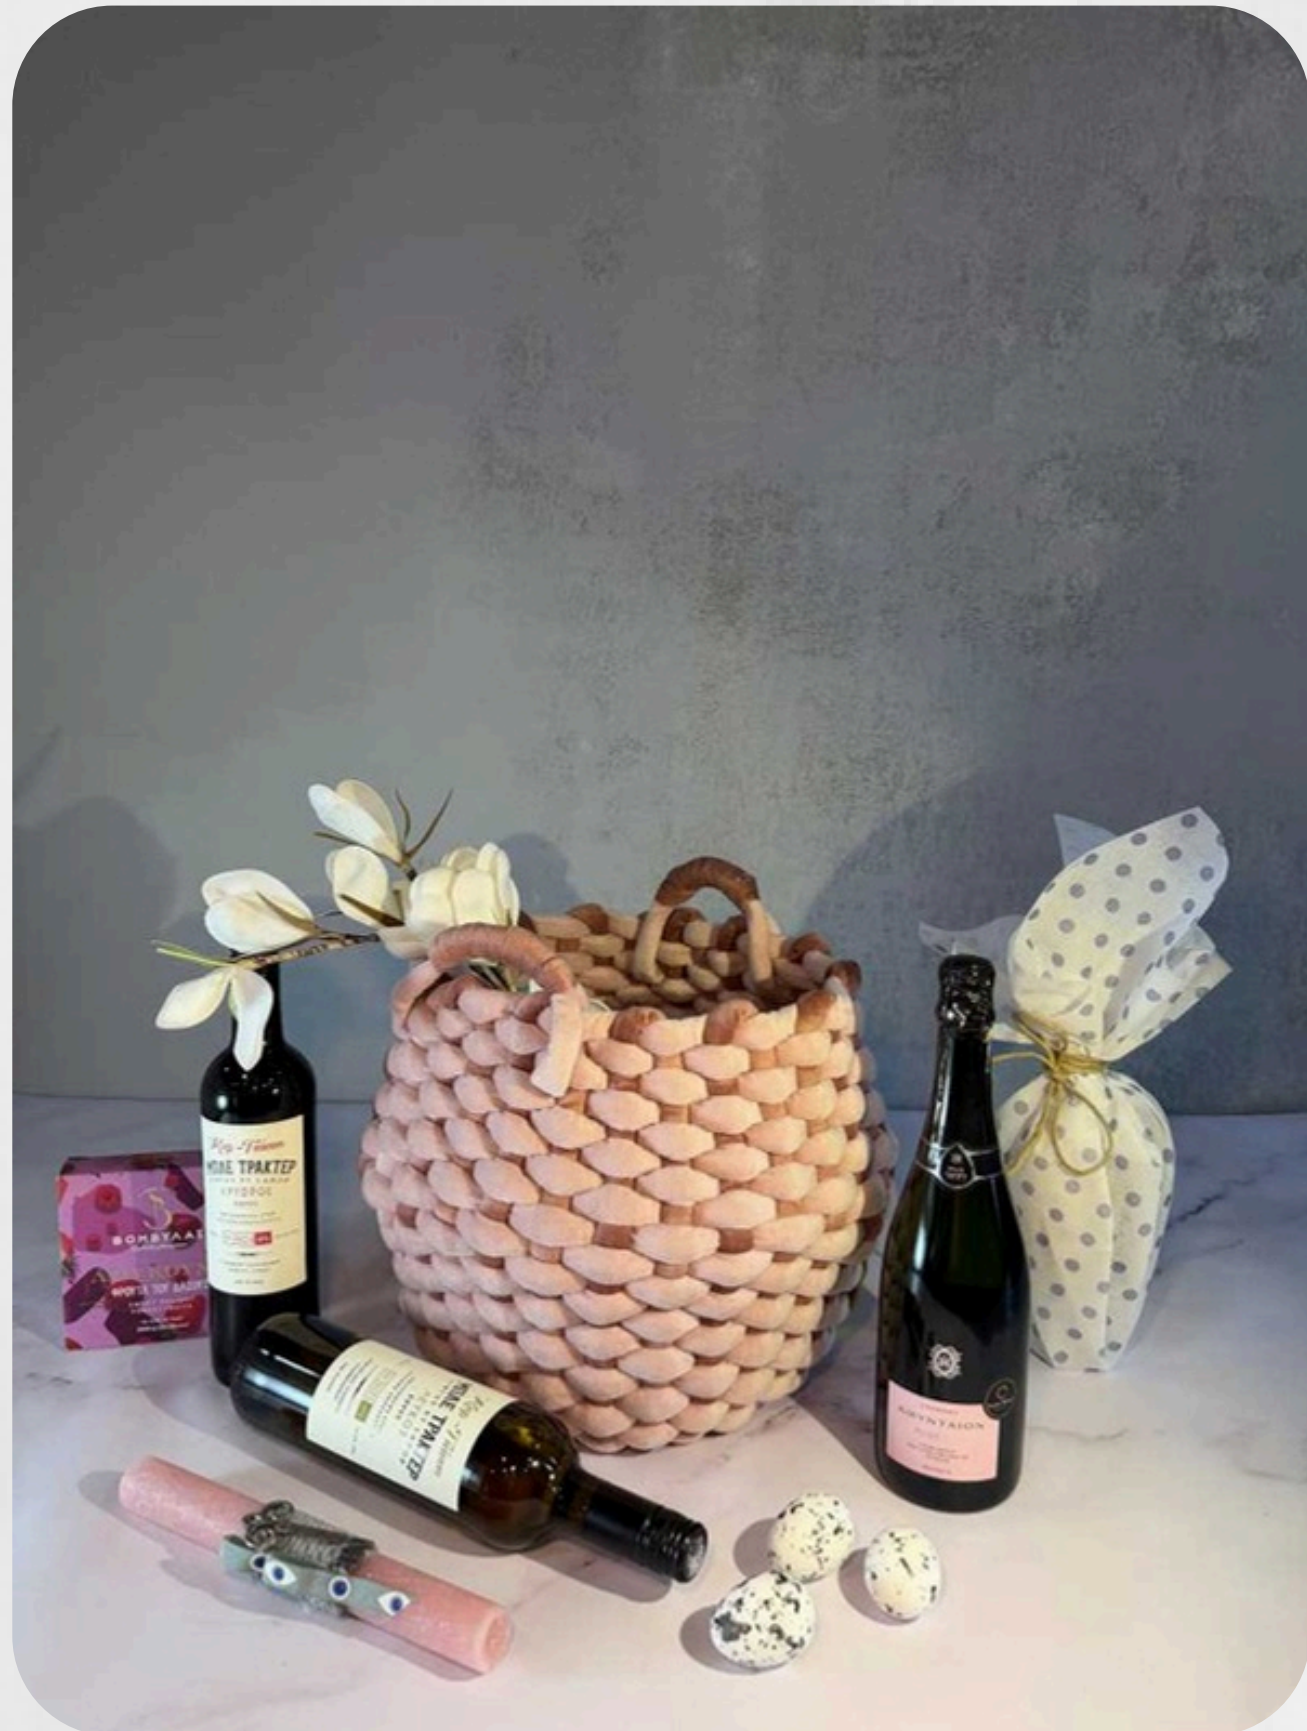

€170,83 → €137,77

CHOICE B

2B KTIMA ROUVALI MIKROS VORIAS ROSE 0.75LT
1P THE BELGIAN PRALINES 0.2KG

€118,64 → €96,30

#E005

VELVET ROPE BASKET

CHOICE A/L

1B KTIMA KIR-YIANNI MPLE TRAKTER WHITE 0.75LT
1B KTIMA KIR-YIANNI MPLE TRAKTER RED 0.75LT
1B AMYNDAS SPARKLING DEMI SEC ROSE 0.75LT
1P CHOCOLATE EGG 0.15KG
1P EASTER CANDLE
1P VOMVILAS LOUKOUMIA FOREST FRUITS 0.3KG
3P EASTER EGGS